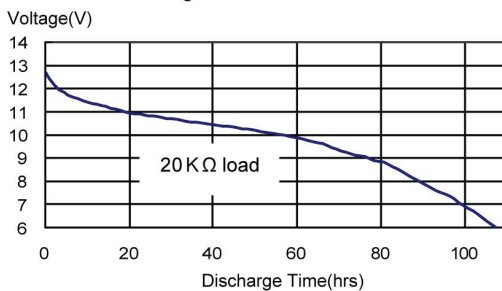

BENEFITS:

- Lasts longer in car alarm
- Deliver the highest standards of performance excellence

APPLICATIONS BEST FOR:

Other Details:

- Average weight: 7.9g

Cross Reference:

GP	Eveready	Varta	Duracell
23A	A23	V23GA	MN21

- GP Alkaline High Voltage Battery
- 12 Volts

Typical Discharge characteristics at 22 ± 3 °C

Normal Rate Discharge

High Rate Discharge

Unit : mm

www.gpbatteries.com

Model No.: **GP23AE**

Manufacturer reserves the right to alter or amend the design, model and specification without prior notice.
Copyright © GPI International Ltd. - All rights reserved