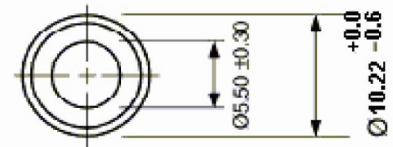

High Rate Discharge

Unit : mm

www.gpbatteries.com

Model No.: **GP23AE**

Manufacturer reserves the right to alter or amend the design, model and specification without prior notice.
Copyright © GPI International Ltd. - All rights reserved

Distributed by:

MICROBATTERY.COM
7350 NW 35th Terrace, Miami, Florida 33122
Customer Service: 1-866-999-2355
Phone: 1-305-371-9200 Fax: 1-305-371-9400
www.microbattery.com