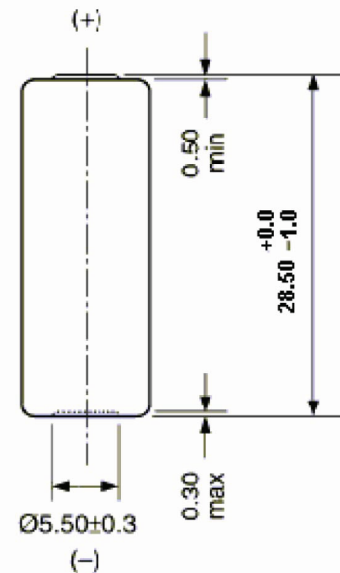

BENEFITS:

- Lasts longer in car alarm
- Deliver the highest standards of performance excellence

APPLICATIONS BEST FOR:

Other Details:

- Average weight: 7.9g

Cross Reference:

GP	Eveready	Varta	Duracell
23A	A23	V23GA	MN21

- GP Alkaline High Voltage Battery
- 12 Volts

Typical Discharge characteristics at 22 ± 3 °C

Normal Rate Discharge

High Rate Discharge

Unit : mm

www.gpbatteries.com

Model No.: **GP23AE**

Manufacturer reserves the right to alter or amend the design, model and specification without prior notice.
Copyright © GPI International Ltd. - All rights reserved