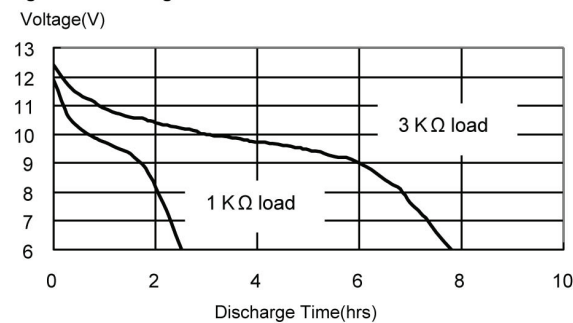

BENEFITS:

- Lasts longer in car alarm
- Deliver the highest standards of performance excellence

APPLICATIONS BEST FOR:

Other Details:

- Average weight: 7.9g

Cross Reference:

GP	Eveready	Varta	Duracell
23A	A23	V23GA	MN21

- GP Alkaline High Voltage Battery
- 12 Volts

Typical Discharge characteristics at 22 ± 3 °C

Normal Rate Discharge

High Rate Discharge

Unit : mm

www.gpbatteries.com

Model No.: **GP23AE**

Manufacturer reserves the right to alter or amend the design, model and specification without prior notice.
Copyright © GPI International Ltd. - All rights reserved